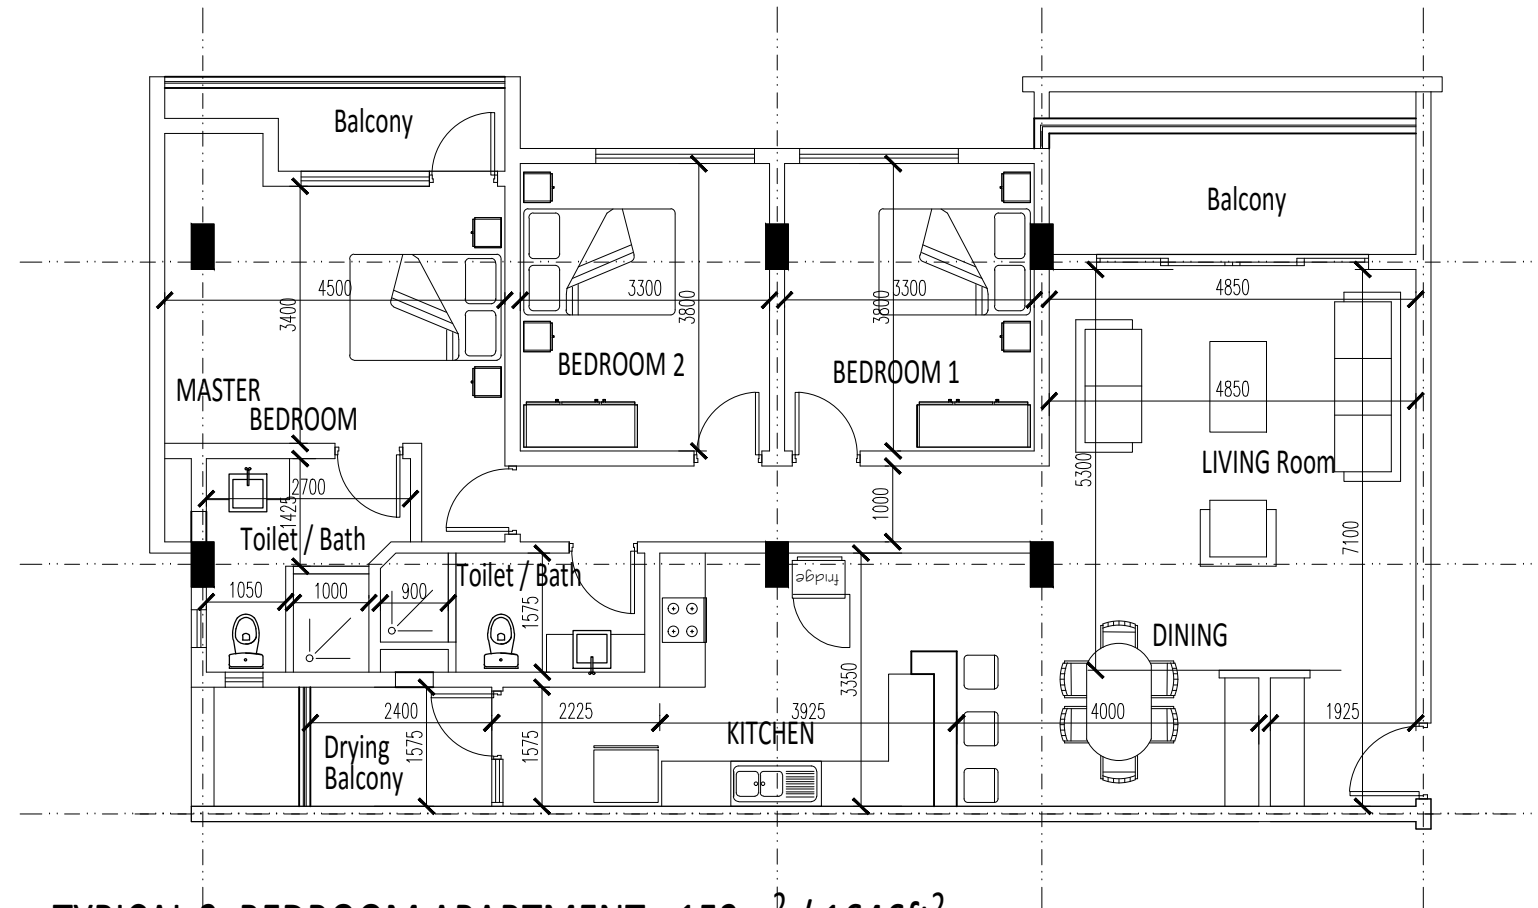

Residence Mon Rêve
Clos Verger

TYPICAL 3 BEDROOM APARTMENT - 153m² / 1646ft²

Living Room

Dining Room

Kitchen

TV Room

Master Bedroom