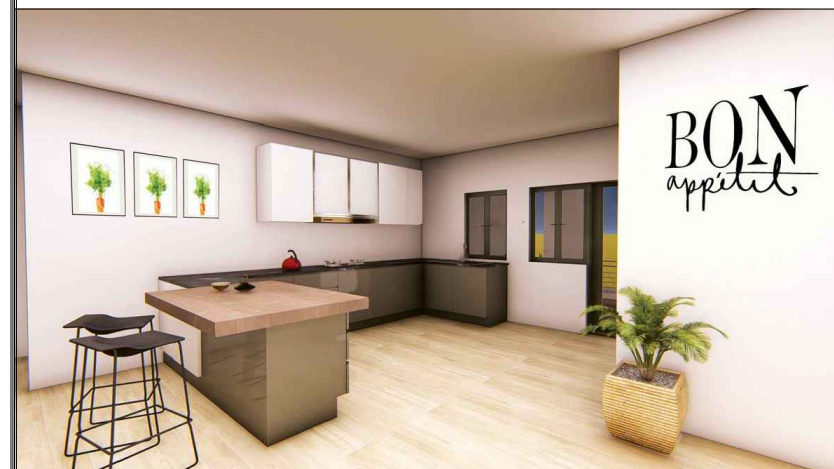

Residence Mon Rêve
Clos Verger

TYPICAL 3 BEDROOM APARTMENT - 153m² / 1646ft²

Living Room

Dining Room

Kitchen

TV Room

Master Bedroom