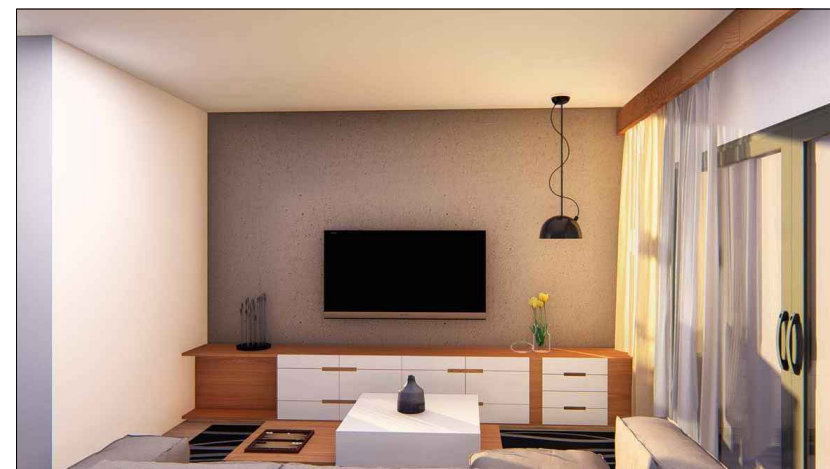

Residence Mon Rêve
Clos Verger

TYPICAL 3 BEDROOM APARTMENT - 153m² / 1646ft²

Living Room

Dining Room

Kitchen

TV Room

Master Bedroom